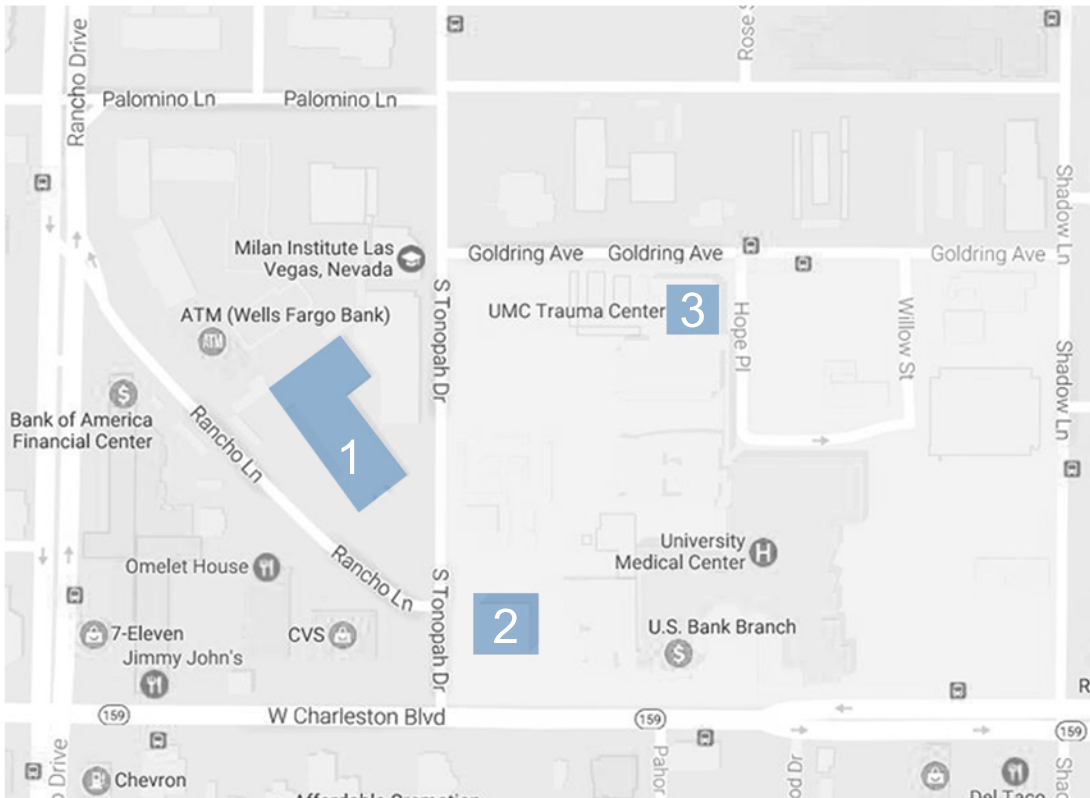

UMC EPIC TRAINING CAMPUS MAP

Delta Point Building (#1)
901 Rancho Lane

Located at the corner of Rancho Lane and Tonopah
Parking available at Delta Point lot or street spaces

2040 Building (#2)
2040 West Charleston

Located at the corner of W. Charleston and Tonopah
Parking available at Delta Point lot or street spaces

UMC Trauma Building (#3)
800 Hope Place

Located at the corner of Wellness Way and Hope Place
Parking available at Delta Point lot or street spaces